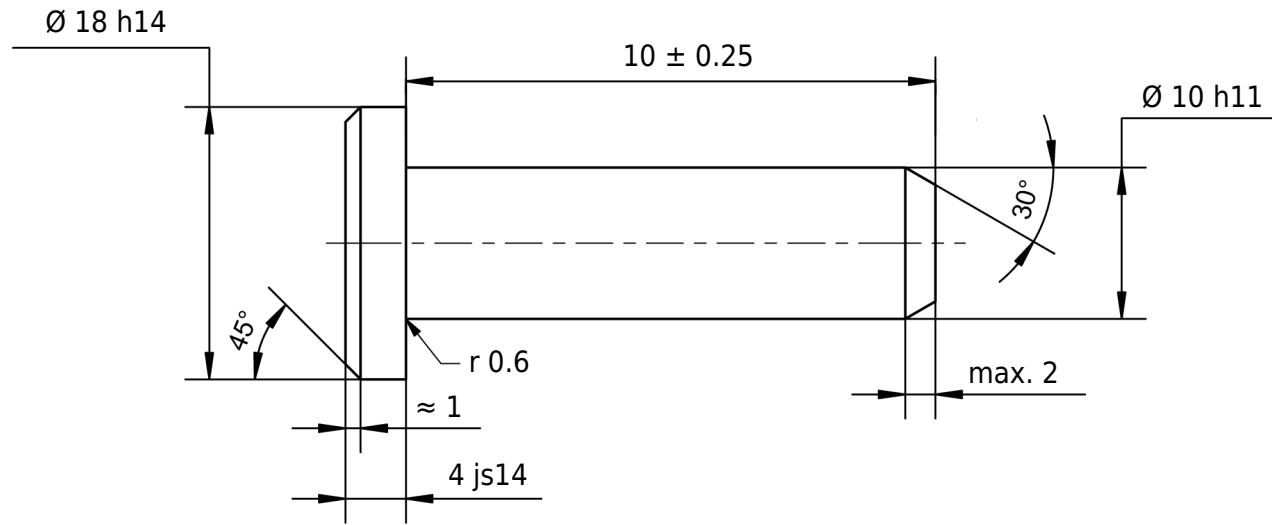

18 h14	18.000 17.570
4 js14	4.150 3.850
10 h11	10.000 9.910

Permitted deviation for dimensions without tolerance specification ISO 2768-m for linear and angular dimensions ISO 2768-0.6 for symmetry					Surface bright	Scale		Weight	
						Material		1.4404 (X2CrNiMo17-12-2)	
					Date	Name	Identifier		
					Drawn	mboShop	ISO 2341 10 x 10		
					Checked				
					Standard	ISO 2341			
					 mbo Osswald GmbH & Co KG Steingasse 13 97900 Kuelshelm-Steinbach Germany		Article no		
A	Drawing created		eShop	41 10 0000 0010/4404			A4		
Status	Changes	Date	Name	Replacement for:		Replaced by:			