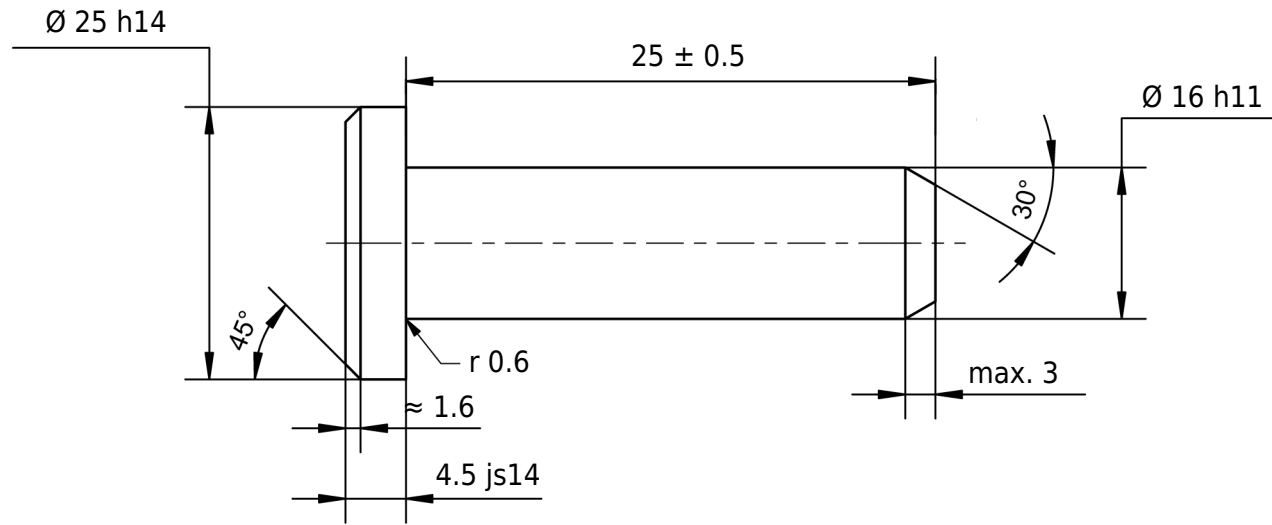

25 h14	25.000 24.480
4.5 js14	4.650 4.350
16 h11	16.000 15.890

Permitted deviation for dimensions without tolerance specification ISO 2768-m for linear and angular dimensions ISO 2768-0.6 for symmetry					Surface bright, lightly oiled	Scale	Weight
						Material	1.0718 (11SMnPb30+C)
				Date	Name	Identifier	
				Drawn	mboShop	ISO 2341 16 x 25	
				Checked			
				Standard	ISO 2341		
						Article no	
					 mbo Osswald GmbH & Co KG Steingasse 13 97900 Kuelshelm-Steinbach Germany	41 16 0000 0025/003	
A	Drawing created		eShop				
Status	Changes	Date	Name	Replacement for:		Replaced by:	