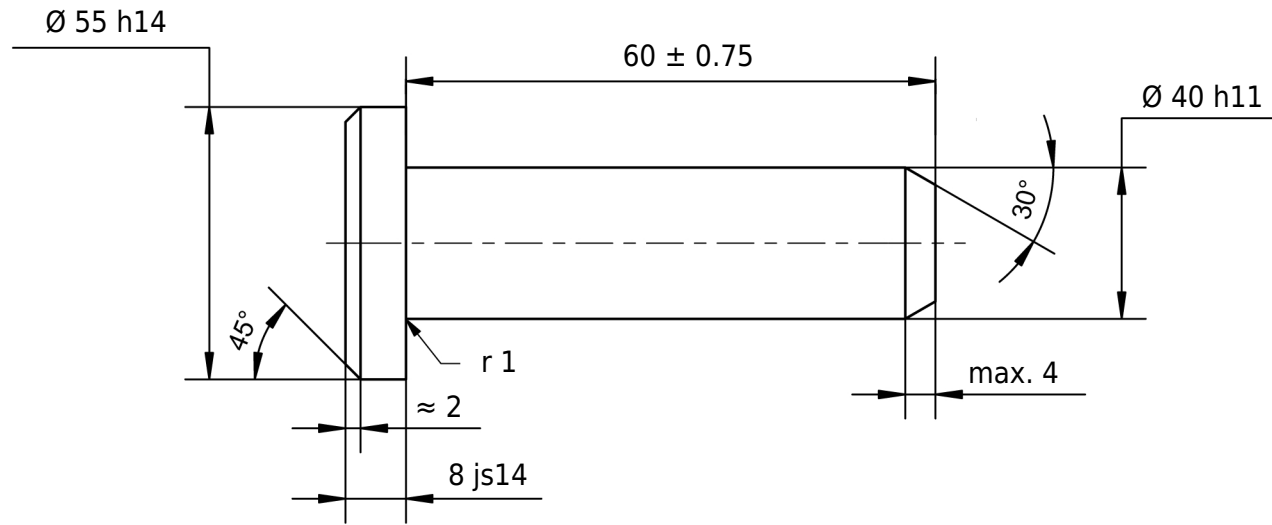

| | |
|--------|------------------|
| 55 h14 | 55.000 54.260 |
| 8 js14 | 8.180 7.820 |
| 40 h11 | 40.000 39.840 |

| | | | | | | | |
|---|-----------------|------|-------|------------------|---|---------------------|----------------------|
| Permitted deviation for dimensions without tolerance specification ISO 2768-m for linear and angular dimensions ISO 2768-0.6 for symmetry | | | | | Surface bright, lightly oiled | Scale | Weight |
| | | | | | | Material | 1.0718 (11SMnPb30+C) |
| | | | | Date | Name | Identifier | |
| | | | | Drawn | mboShop | ISO 2341 40 x 60 | |
| | | | | Checked | | | |
| | | | | Standard | ISO 2341 | | |
| | | | | | | Article no | |
| | | | | |  mbo Osswald GmbH & Co KG Steingasse 13 97900 Kuelshelm-Steinbach Germany | 41 40 0000 0060/003 | |
| A | Drawing created | | eShop | | | | A4 |
| Status | Changes | Date | Name | Replacement for: | | Replaced by: | |