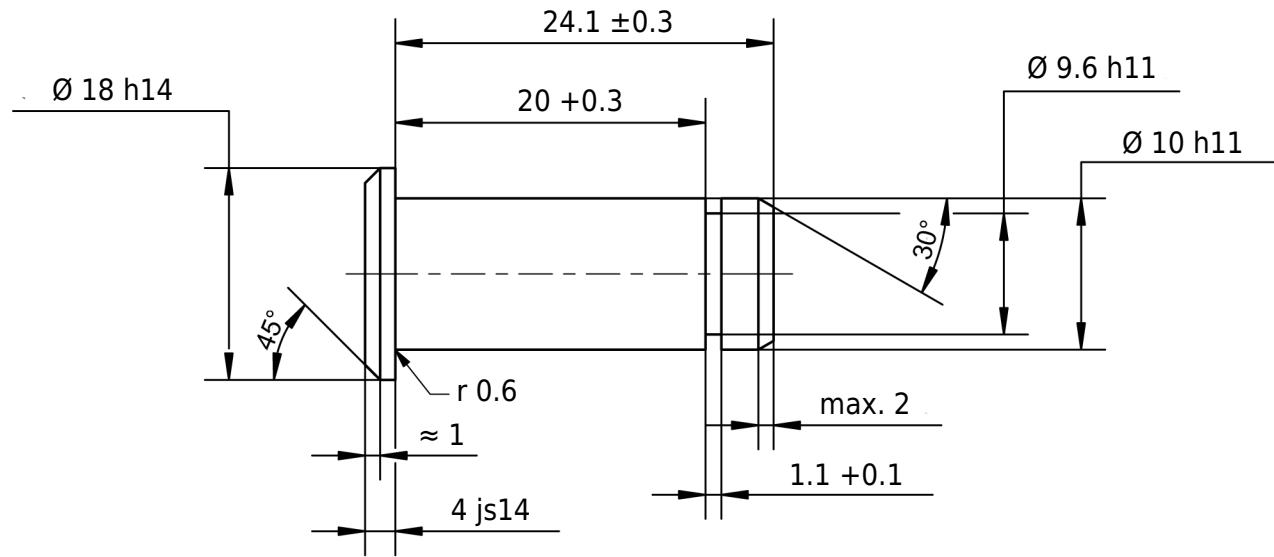

18 h14	18.000 17.570
4 js14	4.150 3.850
10 h11	10.000 9.910
9.6 h11	9.600 9.510

Permitted deviation for dimensions without tolerance specification ISO 2768-m for linear and angular dimensions ISO 2768-0.6 for symmetry					Surface bright	Scale		Weight	
						Material		1.4305 (X8CrNiS18-9)	
				Date	Name	Identifier 10 x 24.1 x 20			
				Drawn	mboShop				
				Checked		Article no BEG101630305482			
				Standard	ISO 2341				
						Replacement for:			
A	Drawing created		eShop	 mbo Osswald GmbH & Co KG Steingasse 13 97900 Kuelshelm-Steinbach Germany		A4			
Status	Changes	Date	Name						