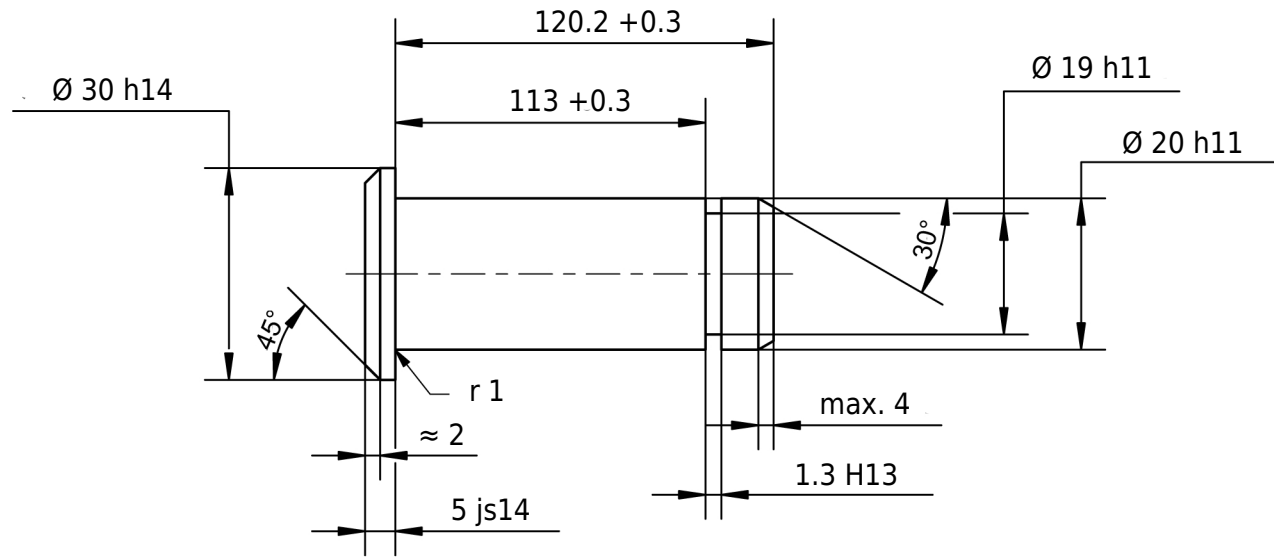

30 h14	30.000 29.480
5 js14	5.150 4.850
1.3 H13	1.440 1.300
20 h11	20.000 19.870
19 h11	19.000 18.870

Permitted deviation for dimensions without tolerance specification ISO 2768-m for linear and angular dimensions ISO 2768-0.6 for symmetry				Surface bright, lightly oiled		Scale		Weight	
						Material		1.0718 (11SMnPb30+C)	
				Date		Name		Identifier	
				Drawn 18.03.2021		mboShop		20 x 120.2 x 113	
				Checked					
				Standard ISO 2341					
						Article no			
				 mbo Osswald GmbH & Co KG Steingasse 13 97900 Kuelsheim-Steinbach Germany		BEG201616091691			
A	Drawing created	18.03.2021	eShop					A4	
Status	Changes	Date	Name			Replacement		Replaced by:	
						for:			