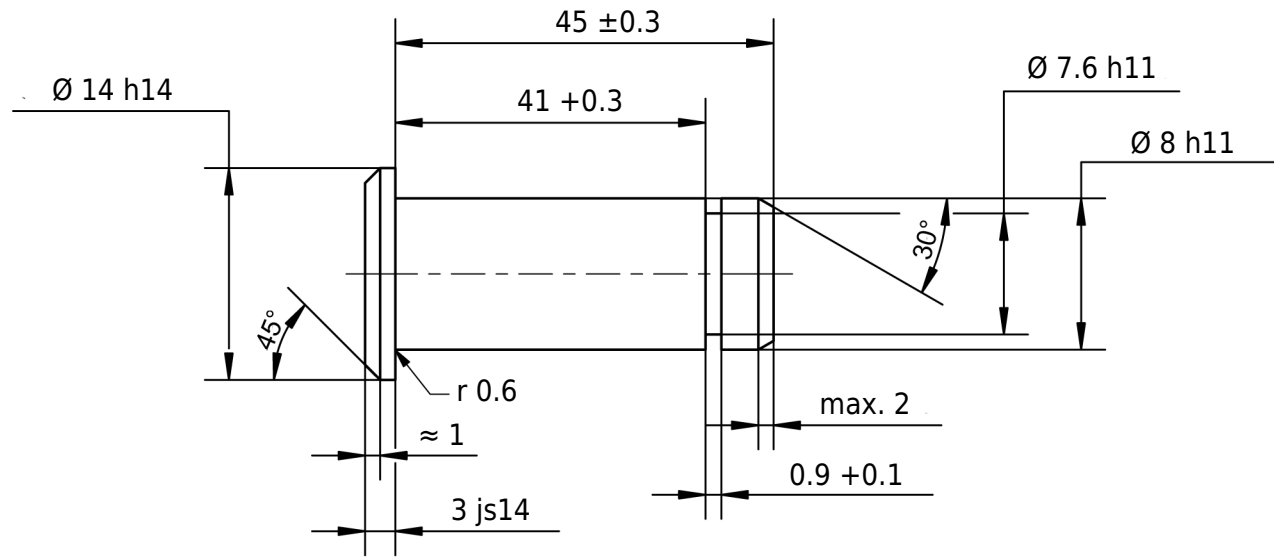

14 h14	14.000 13.570
3 js14	3.125 2.875
8 h11	8.000 7.910
7.6 h11	7.600 7.510

Permitted deviation for dimensions without tolerance specification ISO 2768-m for linear and angular dimensions ISO 2768-0.6 for symmetry					Surface bright	Scale	Weight
						Material	1.4301 (X5CrNi18-10)
				Date	Name	Identifier	
				Drawn	mboShop	8 x 45 x 41	
				Checked			
				Standard	ISO 2341		
						Article no	
						BEG81681827644	
A	Drawing created		eShop	 mbo Osswald GmbH & Co KG Steingasse 13 97900 Kuelshelm-Steinbach Germany		A4	
Status	Changes	Date	Name			Replacement for:	Replaced by: