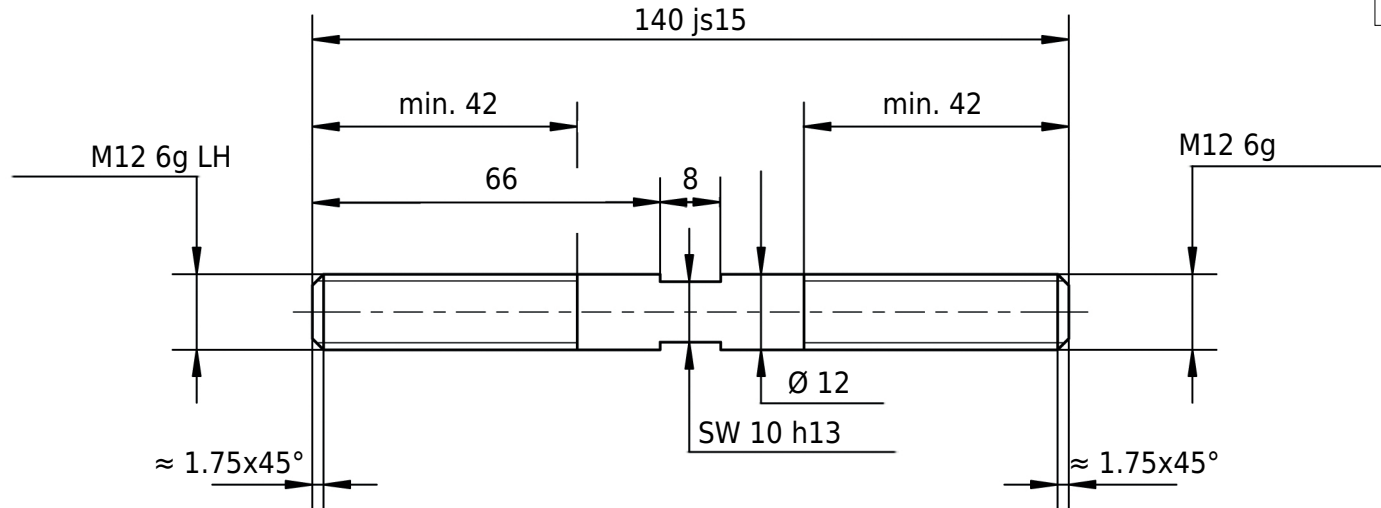

140 js15	140.800 139.200
10 h13	10.000 9.780

Permitted deviation for dimensions without tolerance specification ISO 2768-m for linear and angular dimensions ISO 2768-0.6 for symmetry				Surface bright, lightly oiled		Scale		Weight	
						Material		1.0718 (11SMnPb30+C)	
				Date		Name		Identifier	
				Drawn 11.06.2021		mboShop		Threaded rod M12 140	
				Checked					
				Standard					
						Article no		GS121623392114	
				 mbo Osswald GmbH & Co KG Steingasse 13 97900 Kuelsheim-Steinbach Germany		Replacement		Replaced by:	
A						Drawing created		11.06.2021	
Status				Changes		Date		Name	