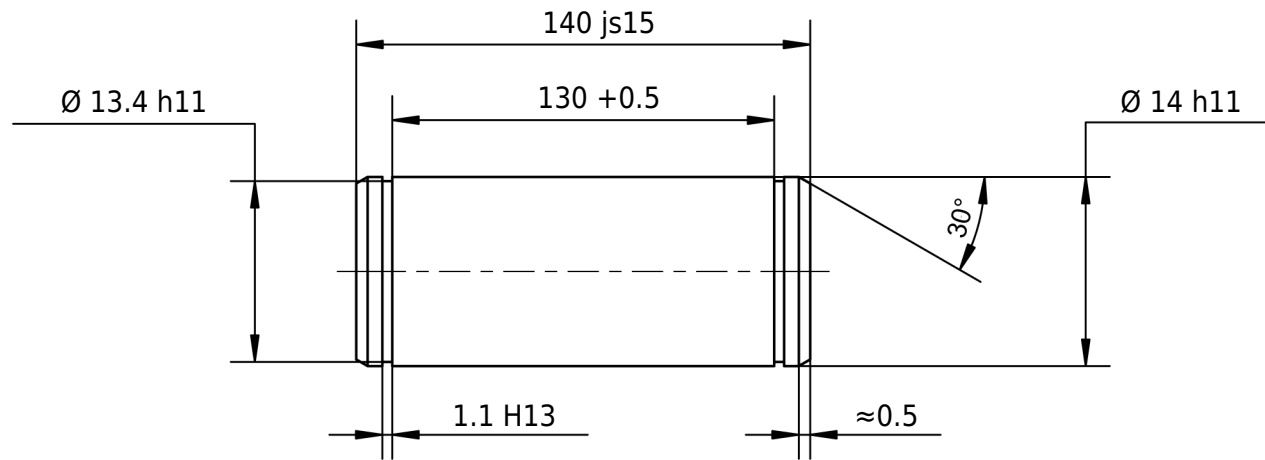

13.4 h11	13.400 13.290
1.1 H13	1.240 1.100
140 js15	140.800 139.200
14 h11	14.000 13.890

Permitted deviation for dimensions without tolerance specification ISO 2768-m for linear and angular dimensions ISO 2768-0.6 for symmetry					Surface bright	Scale		Weight	
						Material		1.4301 (X5CrNi18-10)	
				Date	Name	Identifier 14 Ø h11 x 140 x 130			
				Drawn	mboShop				
				Checked					
				Standard		Article no KT141680466843			
					 mbo Osswald GmbH & Co KG Steingasse 13 97900 Kuelsheim-Steinbach Germany	Replacement for:		Replaced by:	
A	Drawing created		eShop						A4
Status	Changes	Date	Name						