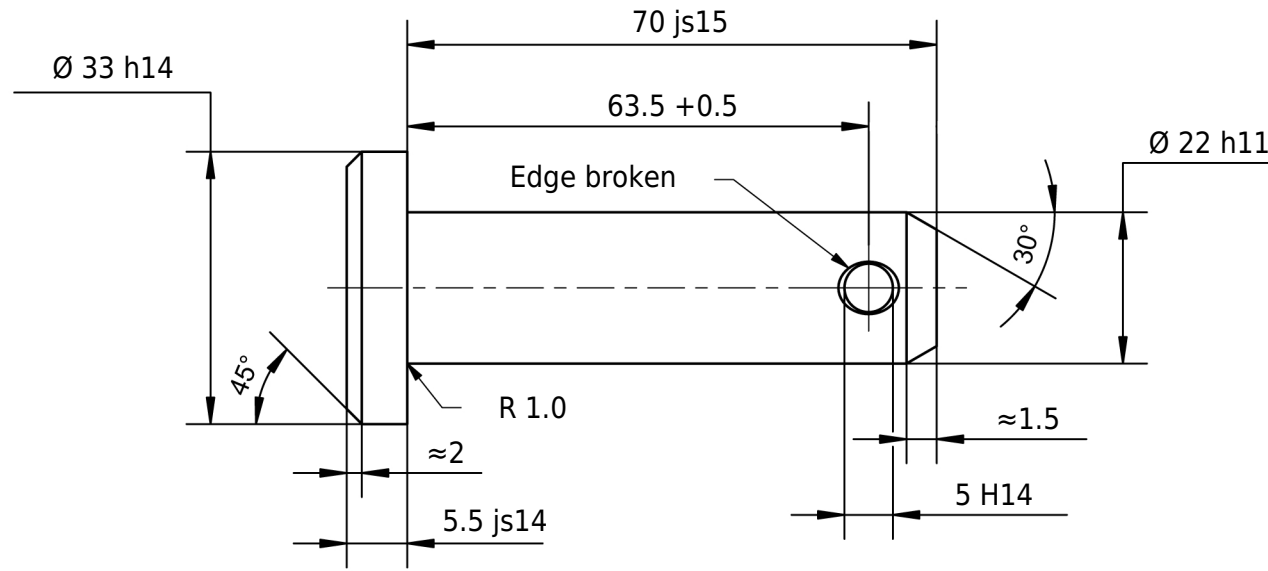

33 h14	33.000 32.380
5.5 js14	5.650 5.350
70 js15	70.600 69.400
5 H14	5.300 5.000
22 h11	22.000 21.870

Permitted deviation for dimensions without tolerance specification ISO 2768-m for linear and angular dimensions ISO 2768-0.6 for symmetry					Surface bright, lightly oiled	Scale	Weight
						Material	1.0718 (11SMnPb30+C)
				Date	Name	Identifier	
				Drawn	mboShop	22 Ø h11 x 70 x 63.5	
				Checked			
				Standard			
						Article no	
						KT221678948545	
A	Drawing created		eShop			A4	
Status	Changes	Date	Name			Replacement for:	Replaced by: